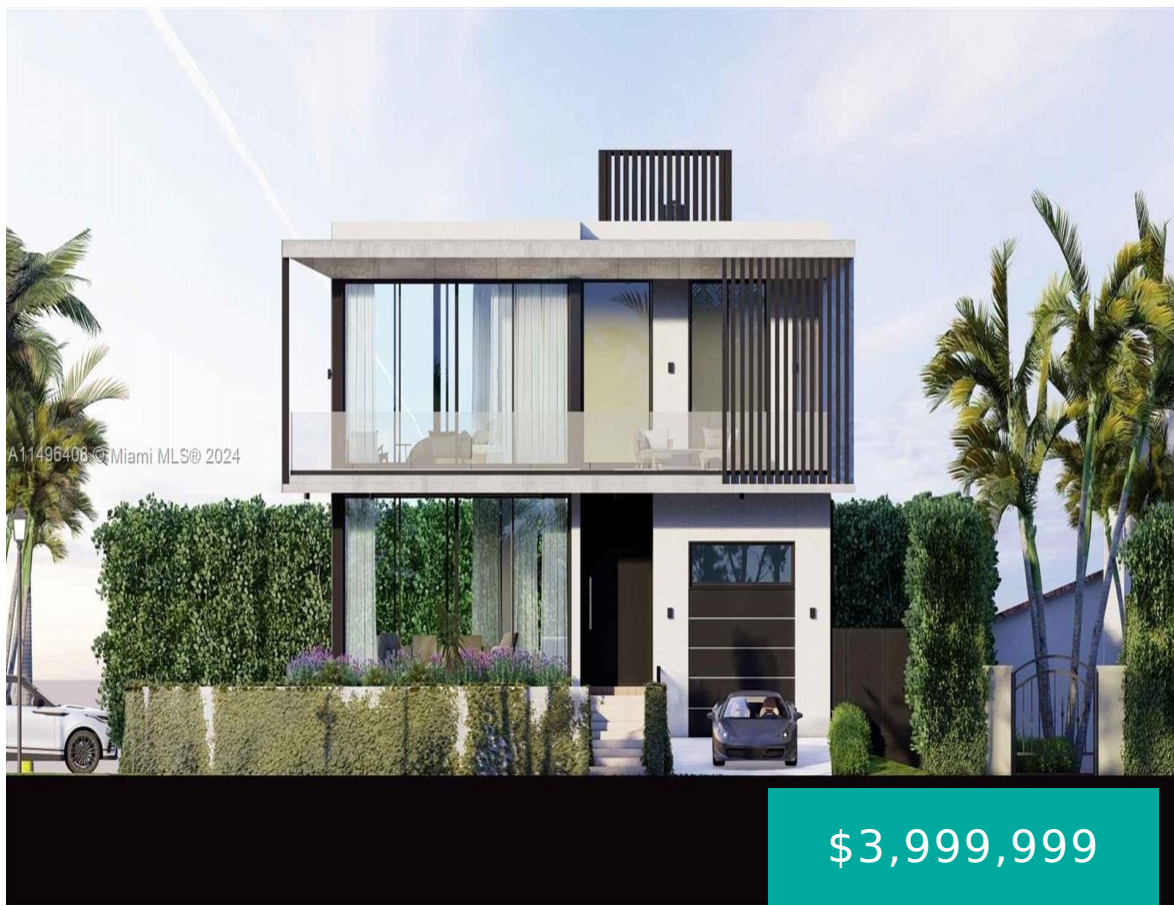

107 RIVO ALTO DR MIAMI BEACH FL 33139 107 W RIVO ALTO DR

<https://www.cays.com>

RIVO ALTO AMD PB 7-74 LOT 8 BLK 6 AND PROP INT IN & TO COMMON ELEMENTS NOT DEDICATED TO PUBLIC LOT SIZE 60.000 X 125 Stunning Corner Lot on Rivo Alto Island Welcome to your dream home located on the prestigious Rivo Alto Island in the beautiful Venetian Islands. This remarkable property offers a [...]

Floors: 2 floors

Lot size: 7500, 7500 sq ft

View: Garden

County: Miami-Dade County

Type: Residential, SingleFamilyResidence

Bedrooms: 3 beds

Half baths: 0 half baths

Area: 3316 sq ft

Year built: 1936

Subdivision Name: RIVO ALTO AMD

Property details

Subdivision Name: RIVO ALTO AMD

Lot Size Square Feet: 7500

Parcel Number: 33139

Property Features

Parking Features: Driveway,OnStreet,GarageDoorOpener

County Or Parish: Miami-Dade County

Zoning Description: 0100

Building Details

Water Source: Public
Lot Features: Item14Acre
Construction Materials: Block
Garage Spaces: 2
Floor covering: Carpet, CeramicTile, Wood