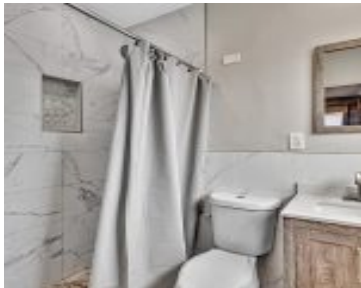

150 FLORIDA AVE FORT LAUDERDALE FL 33312 150 FLORIDA AVE

<https://www.cays.com>

A11685916 © Miami MLS® 2024

\$499,000

MELROSE PARK SECT 1 27-6 B LOT 45 BLK 3 This inviting 3-bedroom, 2-bathroom home in Fort Lauderdale combines comfort, convenience, and peace of mind. Located in a prime area just minutes from I-95, Las Olas, and downtown Fort Lauderdale, this property offers quick access to the best of South Florida. Enjoy a private swimming [...]