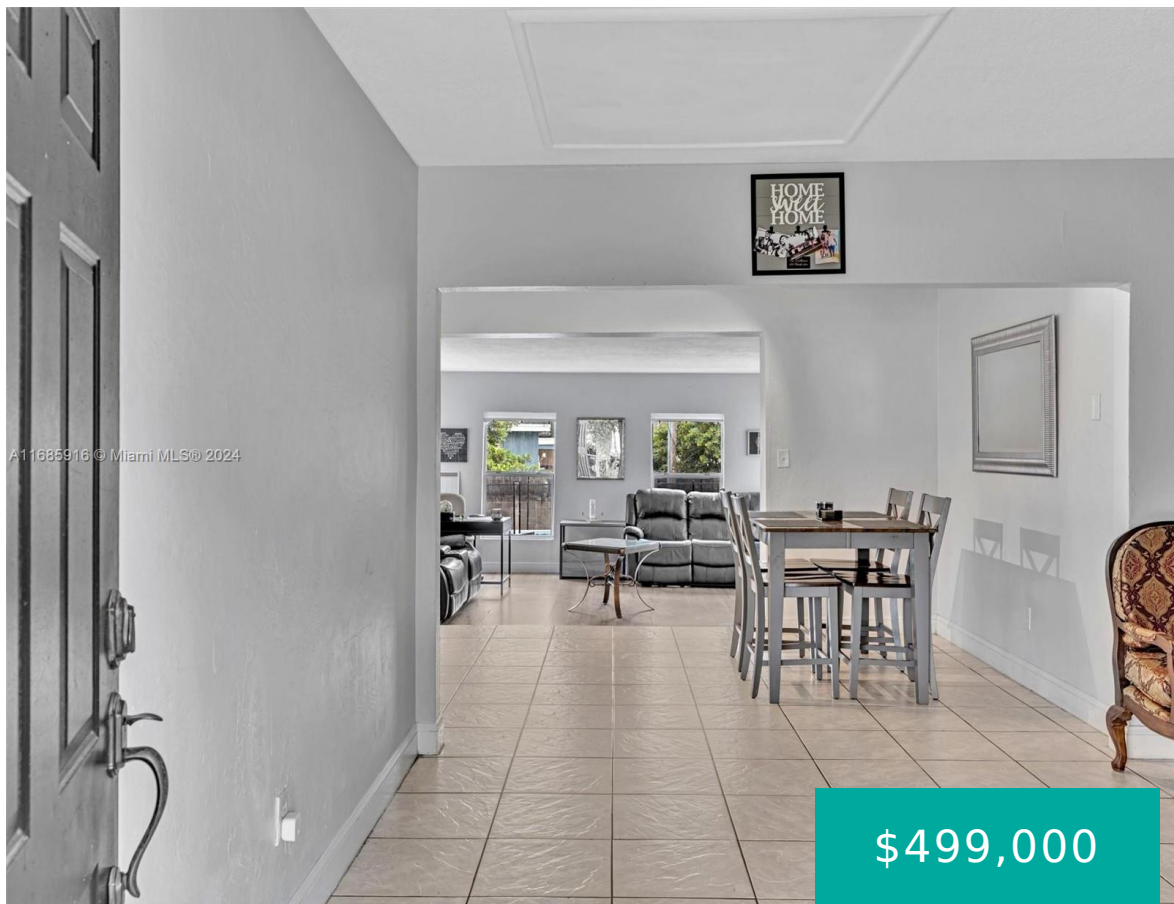

150 FLORIDA AVE FORT LAUDERDALE FL 33312 150 FLORIDA AVE

<https://www.cays.com>

A11685916 © Miami MLS® 2024

\$499,000

MELROSE PARK SECT 1 27-6 B LOT 45 BLK 3 This inviting 3-bedroom, 2-bathroom home in Fort Lauderdale combines comfort, convenience, and peace of mind. Located in a prime area just minutes from I-95, Las Olas, and downtown Fort Lauderdale, this property offers quick access to the best of South Florida. Enjoy a private swimming [...]