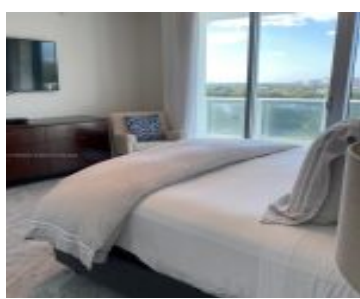

2627 BAYSHORE DR MIAMI FL 33133 2627 S BAYSHORE DR 1208

<https://www.cays.com>

GROVENOR HOUSE CONDO UNIT 1208 UNDIV 0.3663% INT IN COMMON
ELEMENTS OFF REC 24089-4634 COC 24274-1115 02 2006 1 Coconut Grove's
finest condo residence.