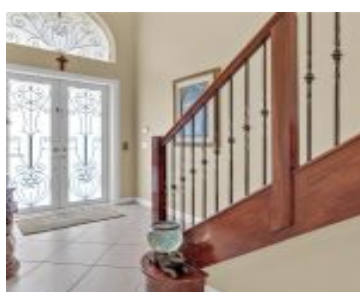

6042 163RD AVE MIAMI FL 33193 6042 SW 163RD AVE

<https://www.cays.com>

RIVENDALL EAST PB 165-64 T-20763 LOT 1 BLK 3 & LOT 1A BLK 2 LOT SIZE 6730 SQ FT FAU 30 4929 001 0220 OR 21845-1803 112003 2 (41) This spectacular corner unit with a stunning lake view features 4 bedrooms and 3 bathrooms. The spacious master suite includes a large bath and walk-in closet, [...]